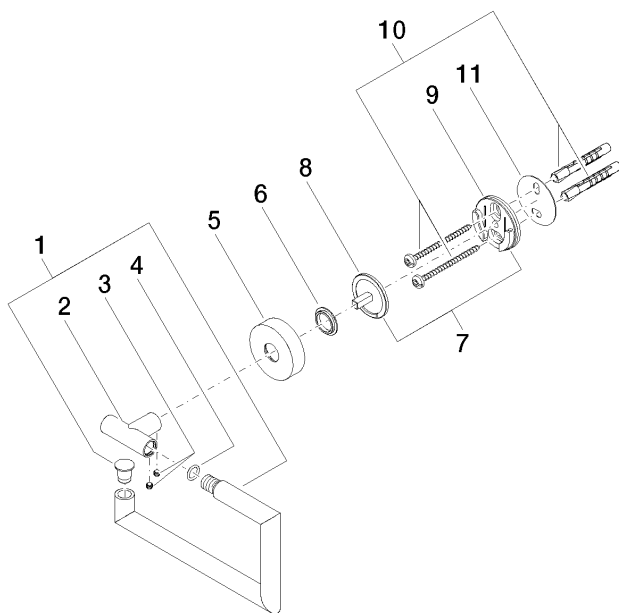

83 500 979

- width 150mm
- height 95 mm
- rosette Ø 40 mm
- 40mm projection

Fits: LISSÉ, META

	Brushed Bronze	83 500 979-42
	Chrome	83 500 979-00
	Brushed Platinum	83 500 979-06
	Dark Chrome	83 500 979-19
	Light Gold	83 500 979-26
	Brushed Light Gold	83 500 979-27
	Matte Black	83 500 979-33
	Brushed Champagne (22kt Gold)	83 500 979-46
	Champagne (22kt Gold)	83 500 979-47
	Brushed Chrome	83 500 979-93
	Brushed Dark Platinum	83 500 979-99

83 500 979

mm [inches]

83 500 979

Parts for other finishes can be found here: [Chrome](#)

Spare parts list

No.	Item Number	Name	Quantity used	Delivery time
1	90 28 22 626 00-42	holder	1	30
2	05 17 97 561 01-42	holder	1	60
3	90 31 11 038 00 90	pin	2	2
4	90 14 10 060 00 90	seal	1	2
5	08 27 97 500-42	rosette	1	60
6	08 30 11 516 90	ring	1	2
7	05 17 97 501 01 90	fixing set	1	2
8	08 17 97 559 90	holder	1	2
9	08 17 97 501 07	holder	1	2
10	05 30 31 025 00 90	fixing set	1	2
11	05 30 11 519 00 90	disc	1	2